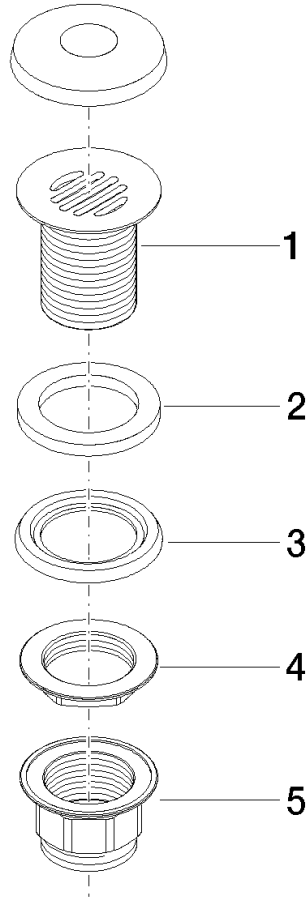

Grated waste 1 1/4" - Brushed Durabronz (23kt Gold)

IMO

10 110 970

Fits: IMO, LULU, MADISON, MEM, TARA,
CL.1, LISSÉ, VAIA, META, CYO

	Brushed Durabronz (23kt Gold)	10 110 970-28
	Chrome	10 110 970-00
	Brushed Platinum	10 110 970-06
	Platinum	10 110 970-08
	Durabronz (23kt Gold)	10 110 970-09
	Dark Chrome	10 110 970-19
	Light Gold	10 110 970-26
	Brushed Light Gold	10 110 970-27
	Matte Black	10 110 970-33
	Brushed Bronze	10 110 970-42
	Brushed Champagne (22kt Gold)	10 110 970-46
	Champagne (22kt Gold)	10 110 970-47
	Brushed Chrome	10 110 970-93
	Brushed Dark Platinum	10 110 970-99

Grated waste 1 1/4" - Brushed Durabronz (23kt Gold)

IMO

10 110 970

Only suitable for sinks without an overflow.

10 110 970

10 110 970

Parts for other finishes can be found here: [Chrome](#)

Spare parts list

No.	Item Number	Name	Quantity used	Delivery time
1	09 11 01 025-28	cup	1	20
2	09 14 05 039 90	seal	1	2
3	09 14 03 025 90	seal	1	2
4	09 23 10 017 90	nut	1	2
5	09 23 10 020-28	nut	1	20